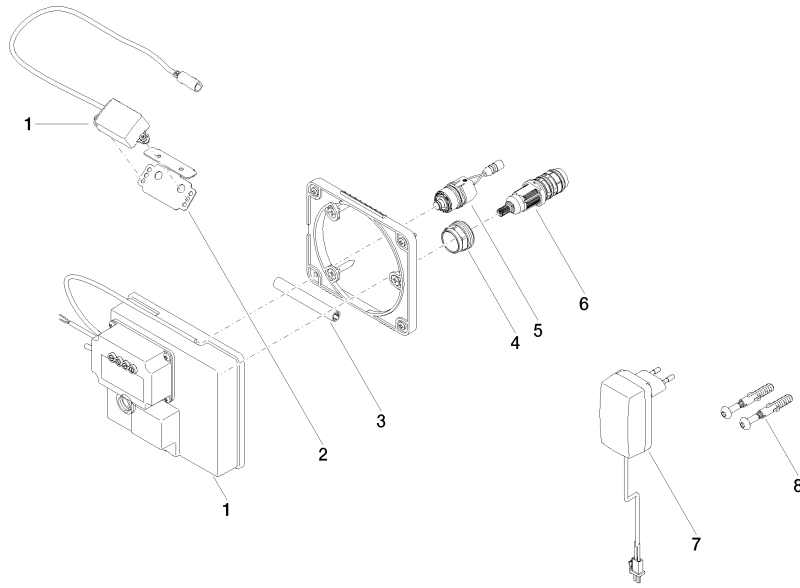

SYMETRICS eSET Touchfree Basin mixer without pop-up waste with temperature setting - Chrome

ST 010 107 3980

Spare parts list

No.	Item Number	Name	Quantity used	Delivery time
1	90 10 01 177 00 90	electronic accessories	1	2
2	90 17 20 199 00 90	holder	1	2
3	90 23 01 124 00 90	sleeve	1	2
4	09 23 10 129 90	nut	1	2
5	04 30 50 079 00 90	valve	1	2
6	90 15 02 013 00 90	cartridge	1	2
7	04 10 01 246 00 90	electronic accessories	1	2
8	04 30 31 024 01 90	fixing set	1	2