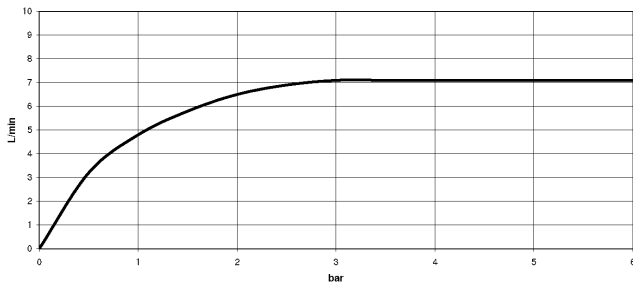

Flow rate chart

Certificates

ETA_18519.

LGA_18651.